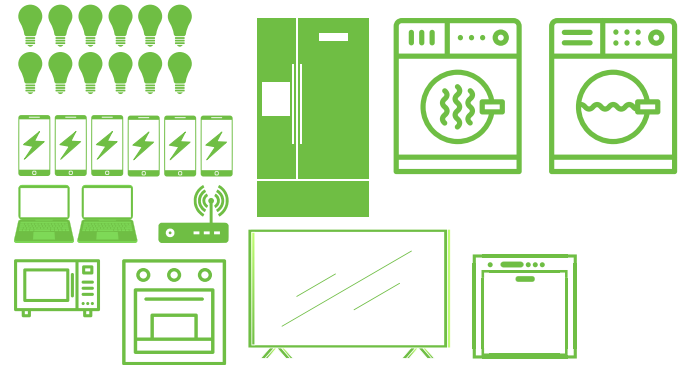

### 7 HOURS

- 6 Lights
- 1 Refrigerator
- 1 Wi-Fi Router
- 2 Mobile Chargers

ESSENTIAL  
10 kW

### 8 HOURS

- Same as above +
- +6 More Lights
- +4 More Mobile Chargers
- 2 Laptops
- 1 Microwave
- 1 Electric Oven
- 1 TV
- 1 Dishwasher
- 1 Electric Dryer
- 1 Washing Machine

WHOLE HOME  
20 kW