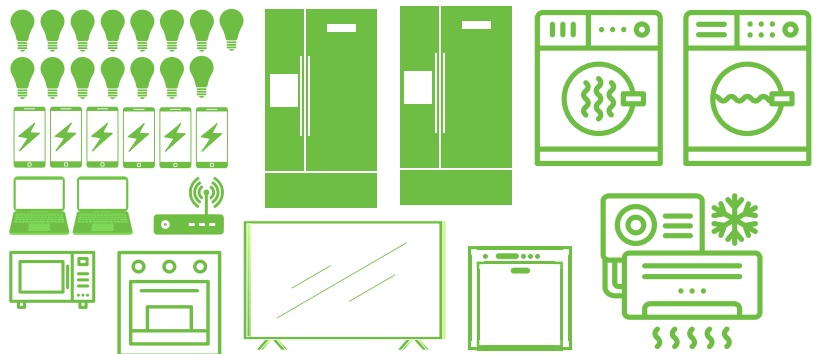

### 7 HOURS

- 6 Lights
- 1 Refrigerator
- 1 Wi-Fi Router
- 2 Mobile Chargers

ESSENTIAL  
10 kW

### 8 HOURS

- Same as above +
- +6 More Lights
- +4 More Mobile Chargers
- 2 Laptops
- 1 Microwave
- 1 Electric Oven
- 1 TV
- 1 Dishwasher
- 1 Electric Dryer
- 1 Washing Machine

WHOLE HOME  
20 kW

### 12 HOURS

- Same as above +
- +3 More Lights
- +1 More Refrigerator
- 1 Air Conditioner

WHOLE HOME & EV  
30 kW